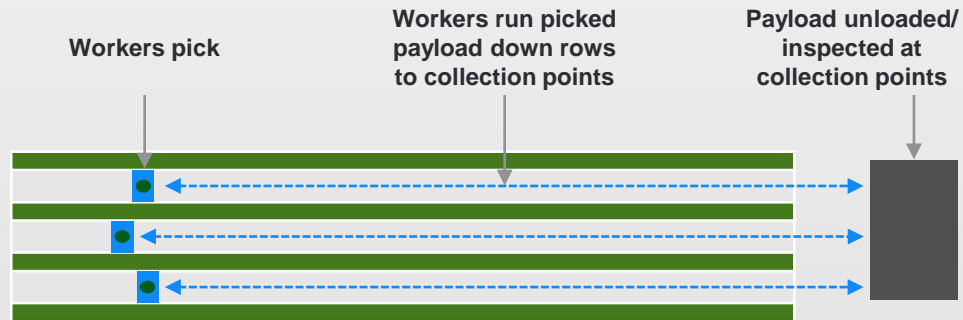

Follows you

No Remotes or Beacons

5 mph with 300lb load

Simple to use

Path record/retrace

\$8K MSRP

## Picking Today

- Pickers pick, then run
- Physically challenging work running heavy loads back and forth
- Long distances traveled take time and cost money
- More collection points needed to reduce distance traveled

## Picking With Burro

- Pickers pick
- No physically challenging work running heavy loads back and forth
- No long distances traveled, saving time and money
- Fewer collection points batched centrally